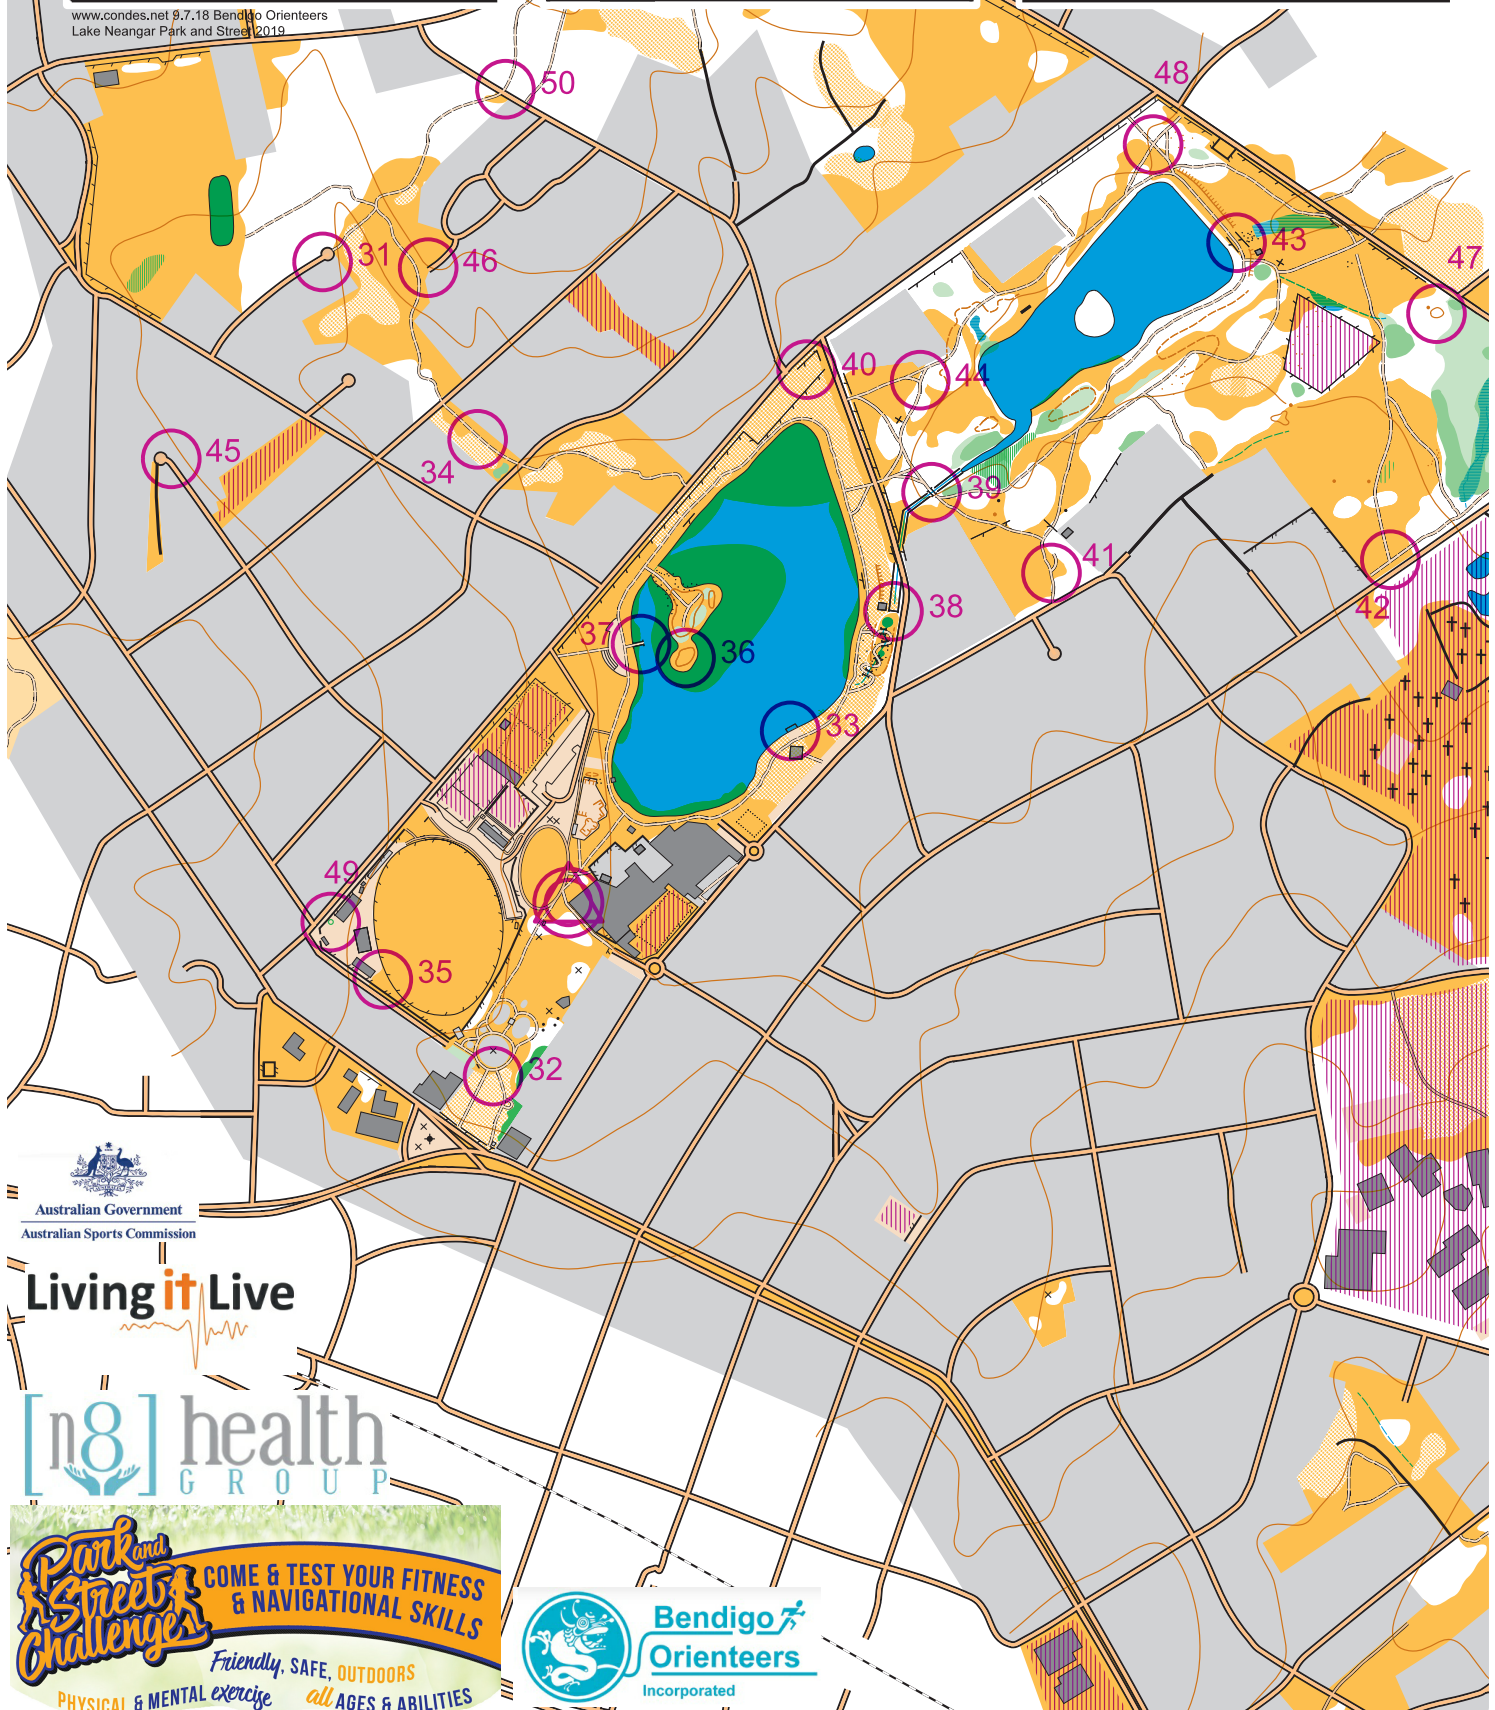

Lake Neangar Park and Street 2018

▷	S
31	Power Pole
32	Tree
33	Jetty
34	Track
35	Light pole

36	Top of Hill
37	End of jetty
38	Bridge
39	Bridge
40	Tree
41	Track Junction
42	Track Junction
43	Track

44	Track Junction
45	Power Pole
46	End of Road
47	Knoll
48	Track Junction
49	Tree
50	Track
○----- ----->◎	

www.condes.net 9.7.18 Bendigo Orienteers
Lake Neangar Park and Street 2018

Australian Government
Australian Sports Commission
Living it Live

[n8] health
GROUP

Park and Street Challenges
COME & TEST YOUR FITNESS & NAVIGATIONAL SKILLS
Friendly, SAFE, OUTDOORS
PHYSICAL & MENTAL exercise all AGES & ABILITIES